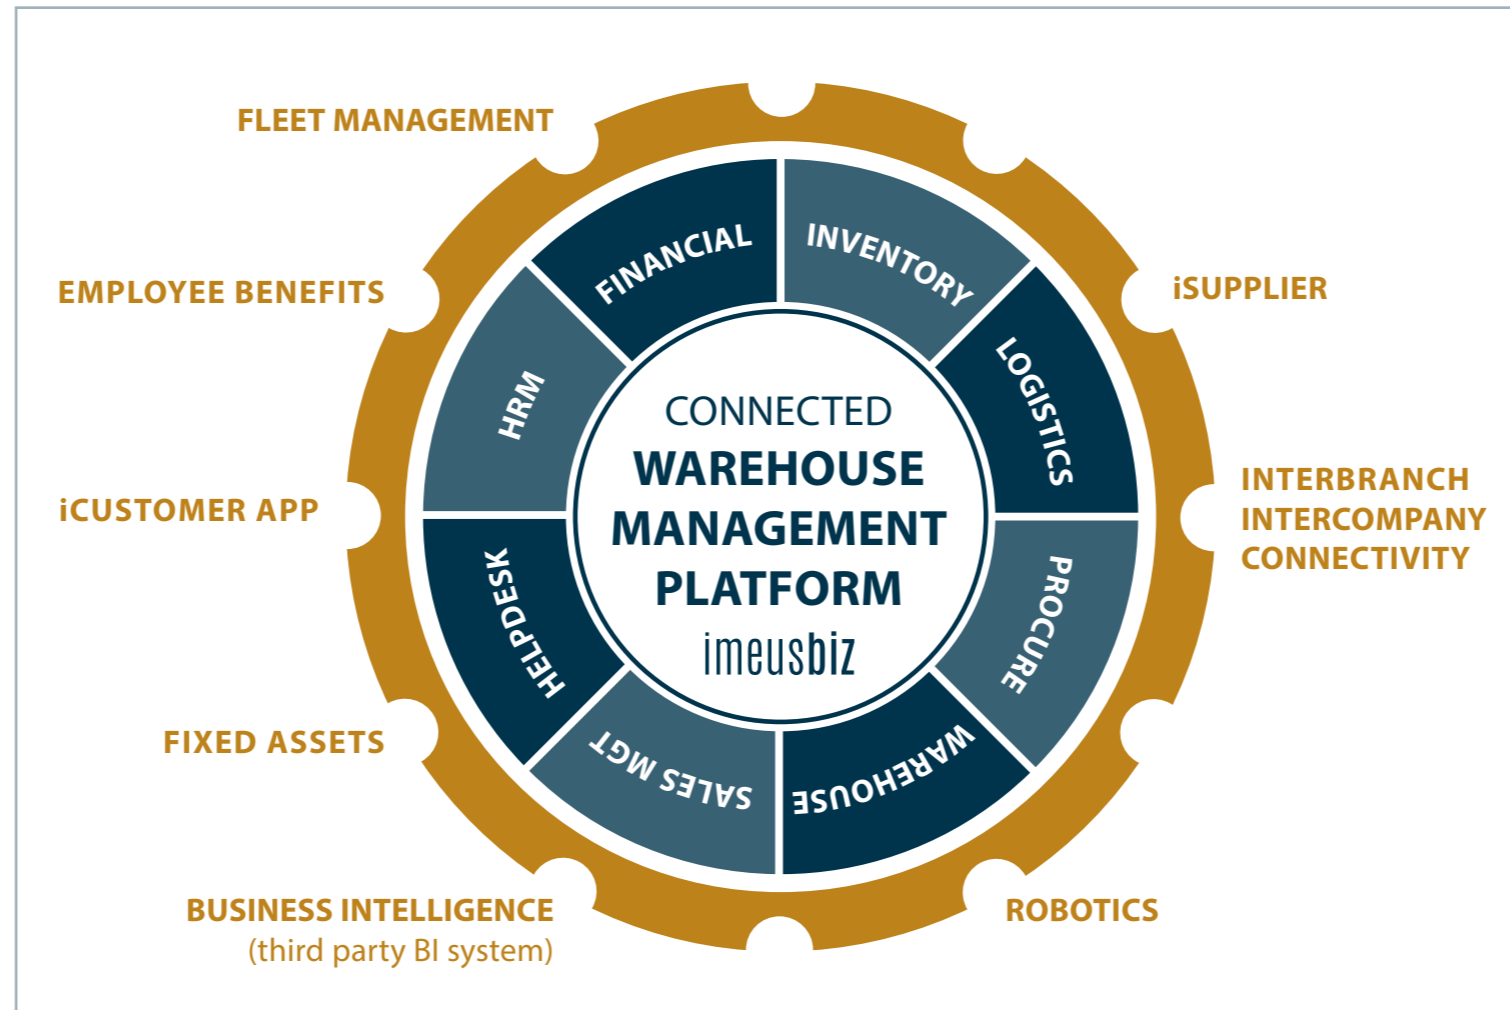

imeusbiz wmp

connected
**Warehouse
Management
Platform**

APP - Platform - EcoSystem

imeusbizwmp warehouse management platform

connected WMS for resource optimization and cost reduction

@distribution @pharmaceutical @spare parts @wholesale @global

BENEFITS

- Productivity
- Cost Reduction
- Saves Space JIT
- Improves Security
- Time Management
- Reduce Redundancy
- Customer Satisfaction

UNIQUE

- EcoSystem Connect
- Hybrid Pick Model

WMS TYPES

- Connected ERP WMS
- Supply Chain WMS
- Standalone WMS

DIGITAL

5G TESTED

IMEUS WMP connects your WHS to the APP-Platform-EcoSystem for first mover and fast go-to-market benefits with effective and efficient realtime warehousing management.

Contact us for additional information and discussions in understanding your requirements and expectations.